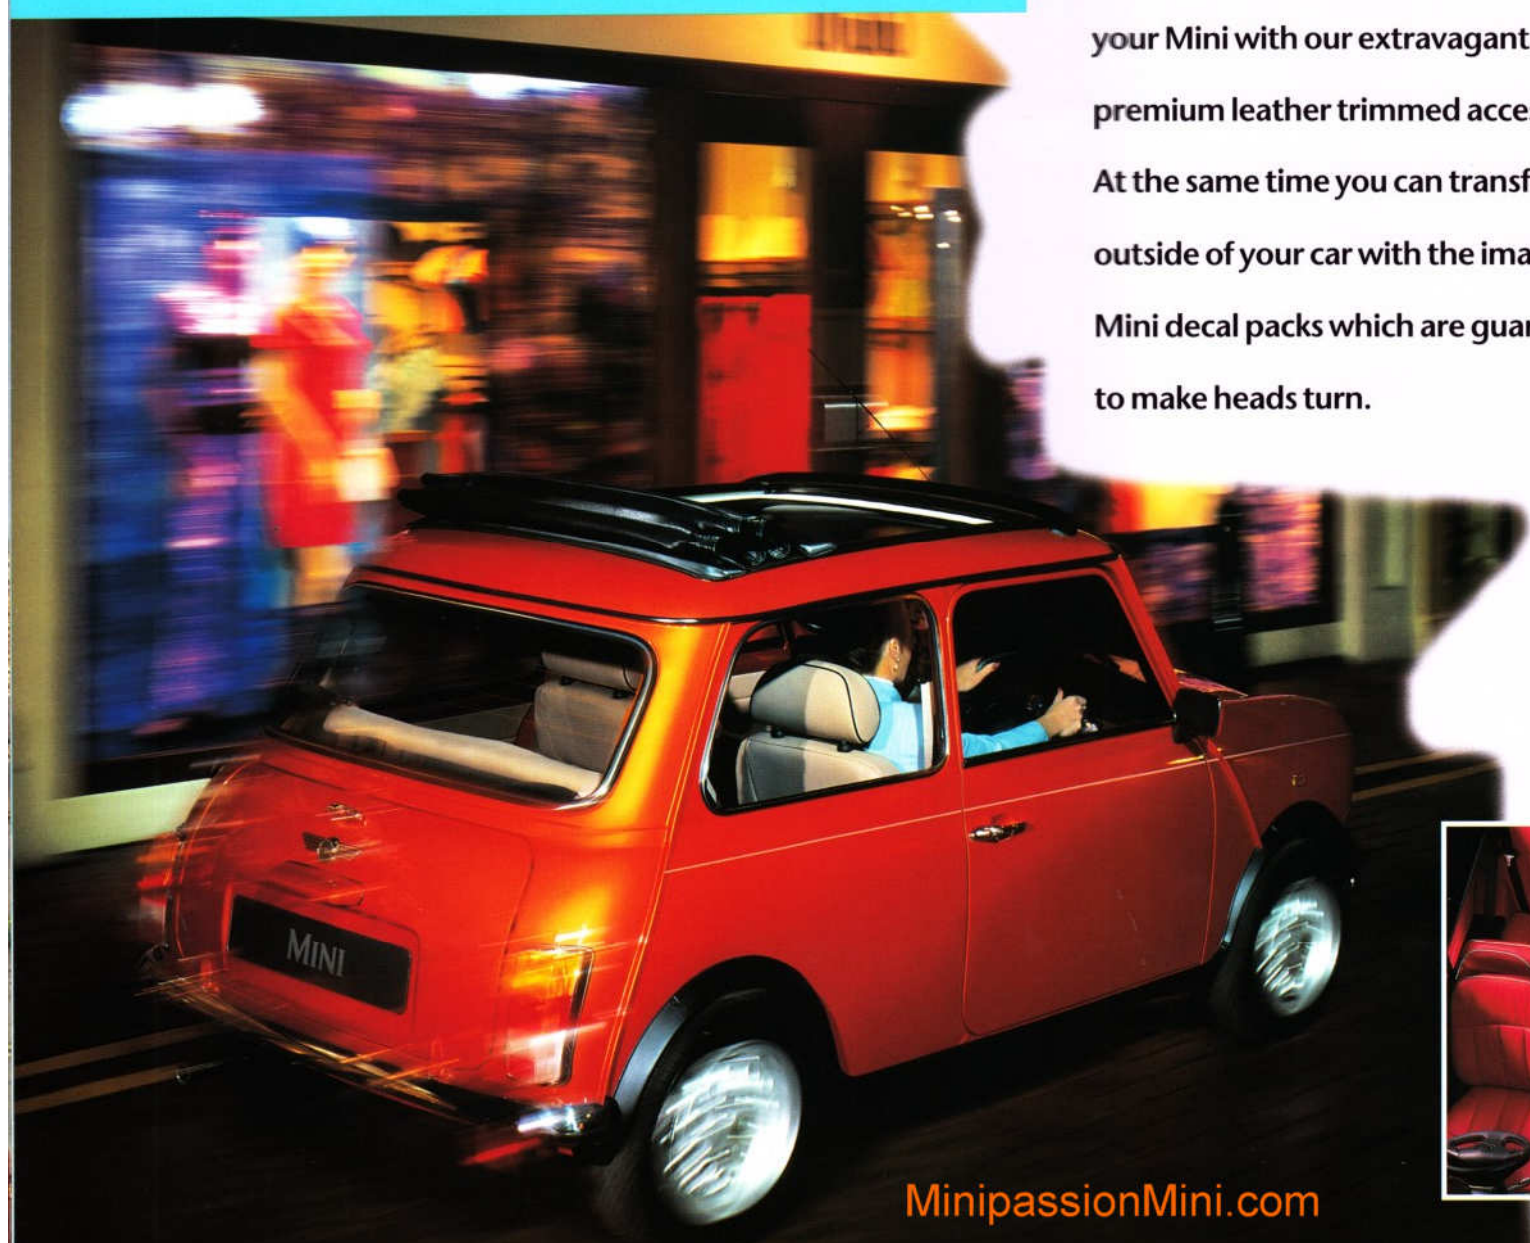

Sports SE Side Decals

Transform your Mini with the NEW sporty decal. Set comprises two side decals, yellow triangle over side indicator with three rosettes (one on each rear side and one on the boot).