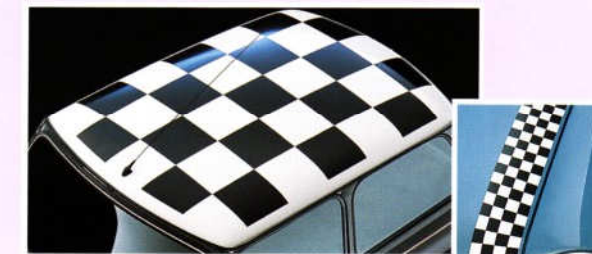

Black or White Checkered Decals

Transform your Mini into a real winner with these checkered roof and bonnet decals. Available in black or white to suit white or coloured roofs respectively.