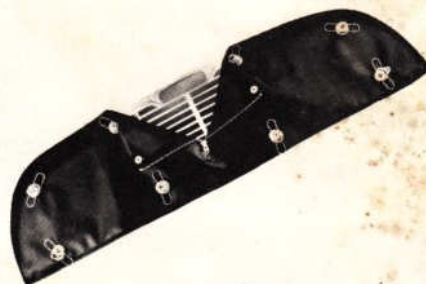

ENGINE HEATERS

Models available for the whole B.M.C. range. Ensure Winter motor warmth, faster warm air to car interior, reduces load on battery and starter.

BMC ACCESSORIES ARE MADE TO FACTORY-APPROVED SPECIFICATIONS

RUBBER MATS

Protect the quality carpets in YOUR automobile with these sturdy rubber mats. Fit all models. Available in Red, Blue, Green and Black.

MUD FLAPS

A distinctive B.M.C. contribution to safer bad weather driving. Prevents dirty rear windows. Improves bad weather visibility for the driver behind you. Made of durable rubber, bonded to canvas. Black, with eye catching white rosette.

ROOF RACKS

Manufactured from non-corroding long life aluminum. Complete with suction cups and hold down straps in sizes to fit all B.M.C. automobiles.

WINTER FRONTS

Completely custom made for all current and many earlier models. Reduce grille corrosion and assist in rapid cold weather warm-up. Budget priced — black only.

SEAT BELTS

The B.M.C. "Shoulder Harness" type seat belts are custom made for your car. The safety of you and your passengers is important. Ask about the automatic version available at slightly extra cost. Your dealer can supply rear seat belts for added safety.