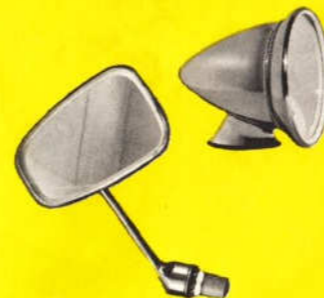

DRIVING LAMP

The long-long range "Ranger" lamp (also available as the "Fog Ranger"). Ultra slim modern design ideal for mounting in restricted locations. Special mounting stem for upright or rear mounting included.

FIRE EXTINGUISHERS

Looking for low cost fire insurance? These handsome chrome plated fire extinguishers are for the discerning owner. A useful home accessory too. See one at your dealers.

SPORTS COIL

Give the ignition system "that little extra". Features higher voltage output, increased heat dissipation, "ribbed" tower to prevent cracking. Allows increased spark plug gaps to give easier starting and "plus" performance.